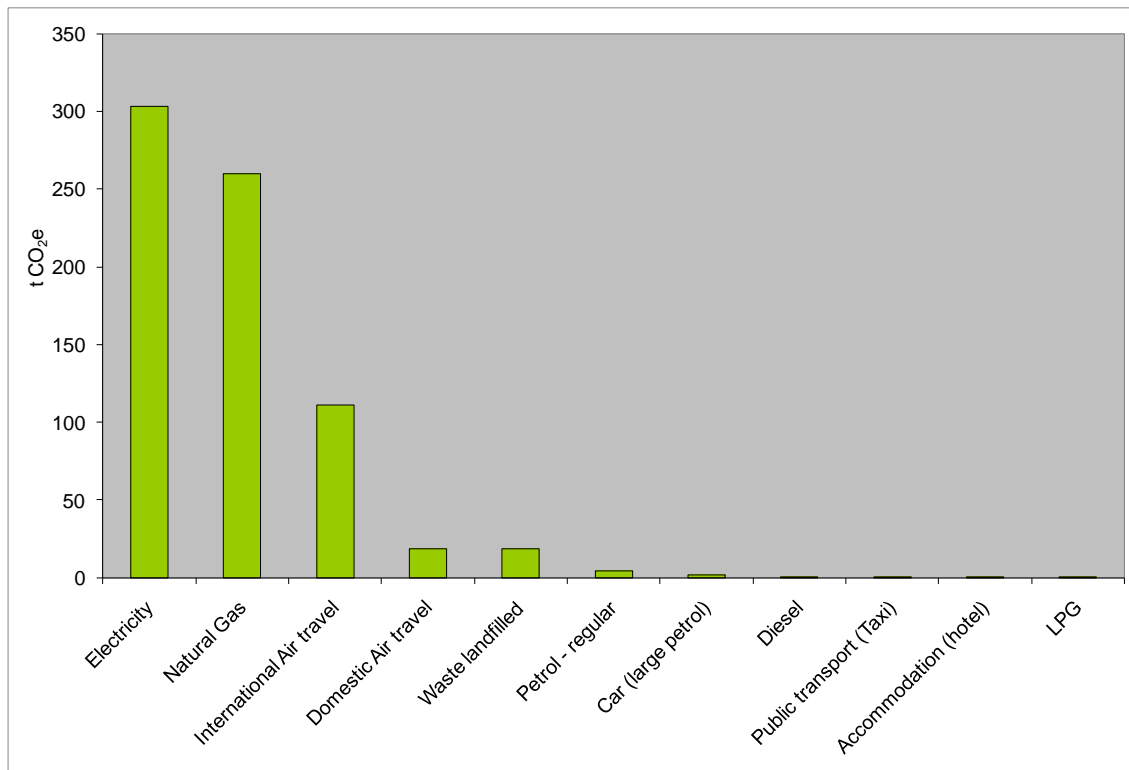

Summary of CEMARS® certification:

Park Road Post Production Limited

GHG emissions source exclusions – the following emissions sources were identified and excluded from the inventory:

- Freight (road, air) – estimated emissions are less than the *de minimis* of 1%
- Freight (road, air) – estimated emissions are less than the *de minimis* of 1%
- Cardboard, LDPE plastics – estimated emissions are less than the *de minimis* of 1%
- Steel cans, Ewaste, recycled waste - considered outside the scope and boundary of the organisational inventory.

GHG emissions reduction commitments – Park Road has developed a GHG emissions reduction plan that builds on measures already in place at Park Road. Some of the new initiatives in this plan include:

- reduce GHG Emissions from electricity and natural gas by reconfiguring air conditioning
- reduce GHG emissions from waste to landfill by the use of composting initiatives
- reduce GHG Emissions from air travel, accommodation and rental cars by monitoring and managing travel-related expenditure

Verified by – Green Fox Ltd

Threshold of materiality – excluded emissions do not exceed 5% of the total footprint for organisational boundary stated.